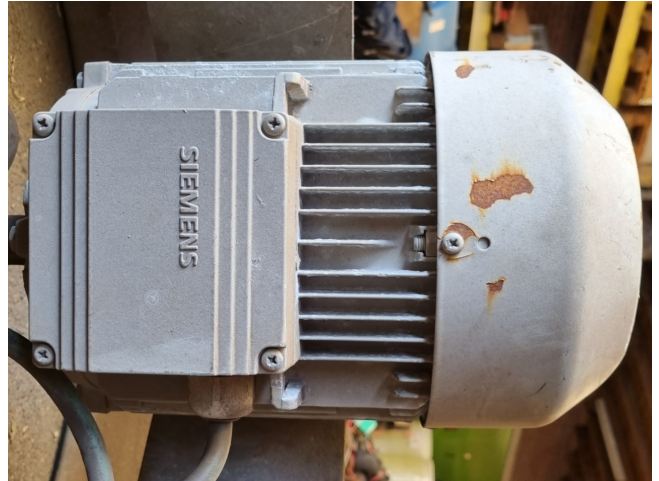

# Siemens 1LA7113-6AA10

## Specifications

Brand	Siemens
Type	1LA7113-6AA10
kW	2,2
RPM	940
Size & Weight	400x240x220 mm (LxWxH) & 26 kg
50 Hz / 60 Hz	50/60 Hz

### Used Siemens 1LA7113-6AA10

Used Siemens 1LA7113-6AA10 electric motor with the following specifications:  
50/60 Hz - 2,2/2,6 kW - 940/1140 RPM.  
Dimensions: 400x240x220 mm  
(LxWxH) & 26 kg